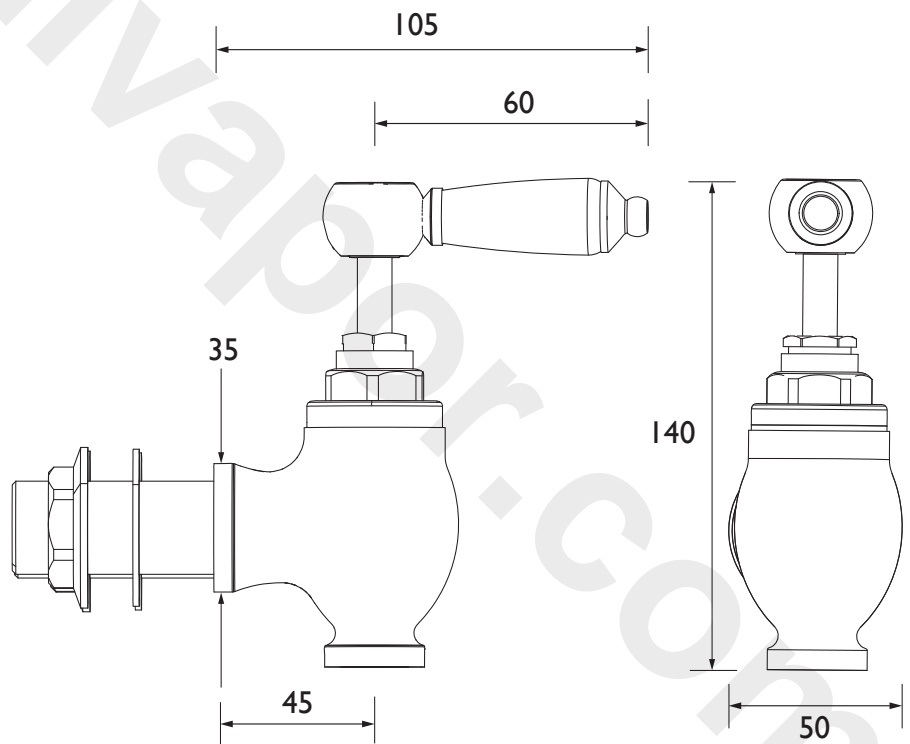

RS2 GLO C

RENAISSANCE Tap Range

Renaissance 2 Globe
Basin Taps Chrome

Specification

Product Type:	Bathroom Taps
Main Construction Material:	Brass
Mount Type:	Deck Mounted
Handle Type:	Paddle
Connection Inlet:	3/4" BSP Connections
Connection Outlet:	Open
Number of Tap Holes:	2
Valve/Cartridge Type:	3/4" Ceramic Disc Valve - 1/4 turn
Plumbing System Requirements:	Suitable for all plumbing systems
Working Pressure Range:	Min 0.2 bar, Max 5.0 bar
Maximum Hot Water Temperature: °C	65
Maximum Static Pressure: (bar)	10
Flow Type:	Single
Isolation Included:	No

Features:

- Uniquely designed Timeless detailing for traditional bathrooms.
- Hand-finished handles using precision watchmaker techniques.
- Long life and easy to use 1/4 turn ceramic disc valves
- Metal fixing nut for added durability

Product Certifications:

For more products, visit our website:
<http://www.bristan.com>

Dimensions (measurements in mm)

Flow Rates (l/min)

System Pressure (bar)	0.2	0.5	1	2	3	5
RS2 GLO C	17.6	28.8	41.4	58.7	71.9	92.9